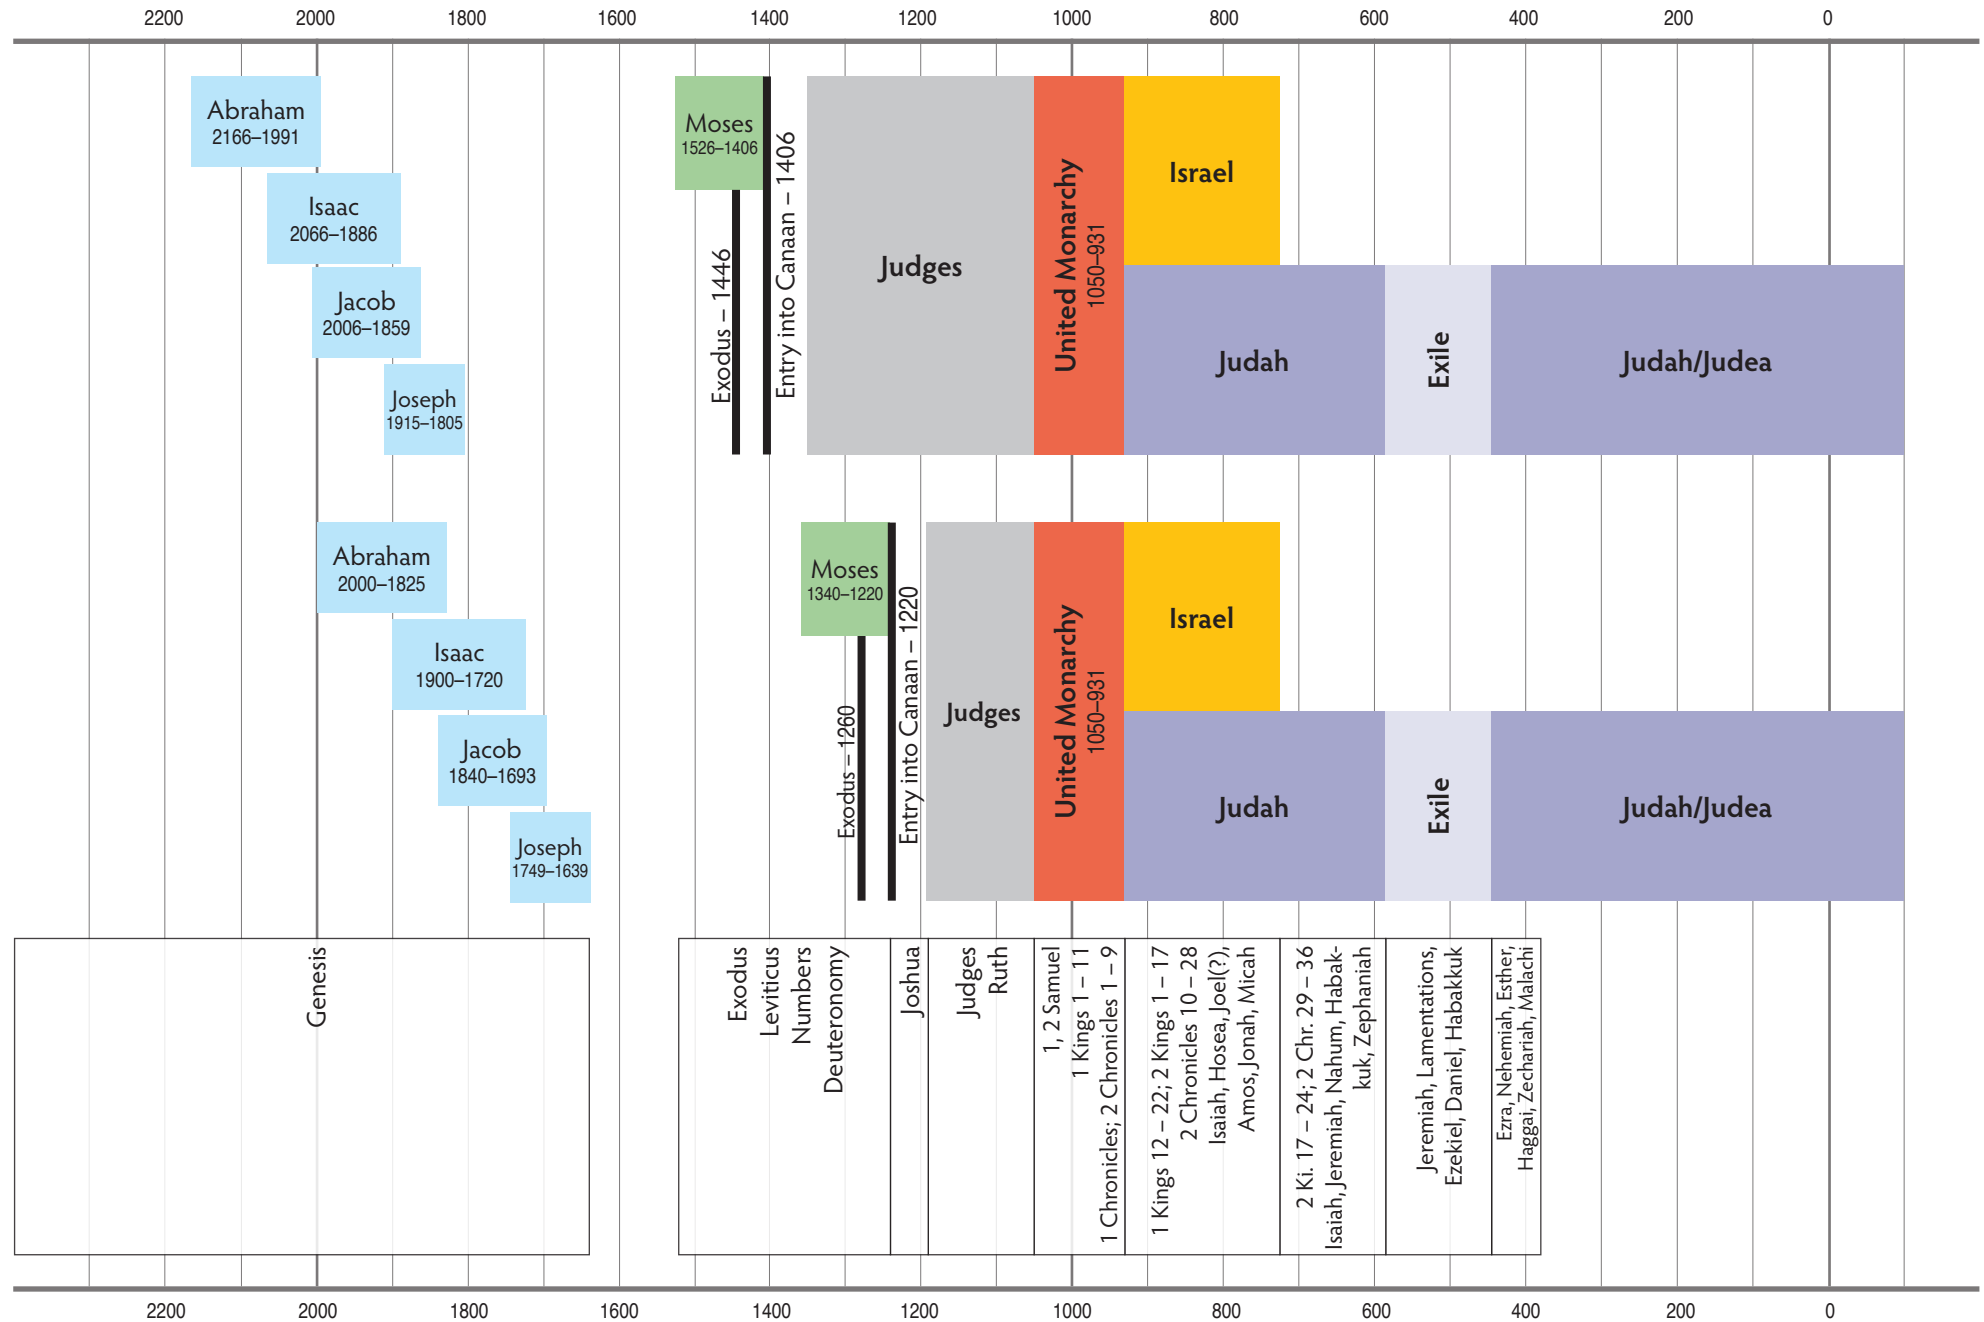

# Overview of Old Testament History

# Old Testament History: Beginning of Monarchy to 800 BC

# Old Testament History: 800 BC to Babylonian Exile

# Old Testament History: Babylonian Exile to Malachi