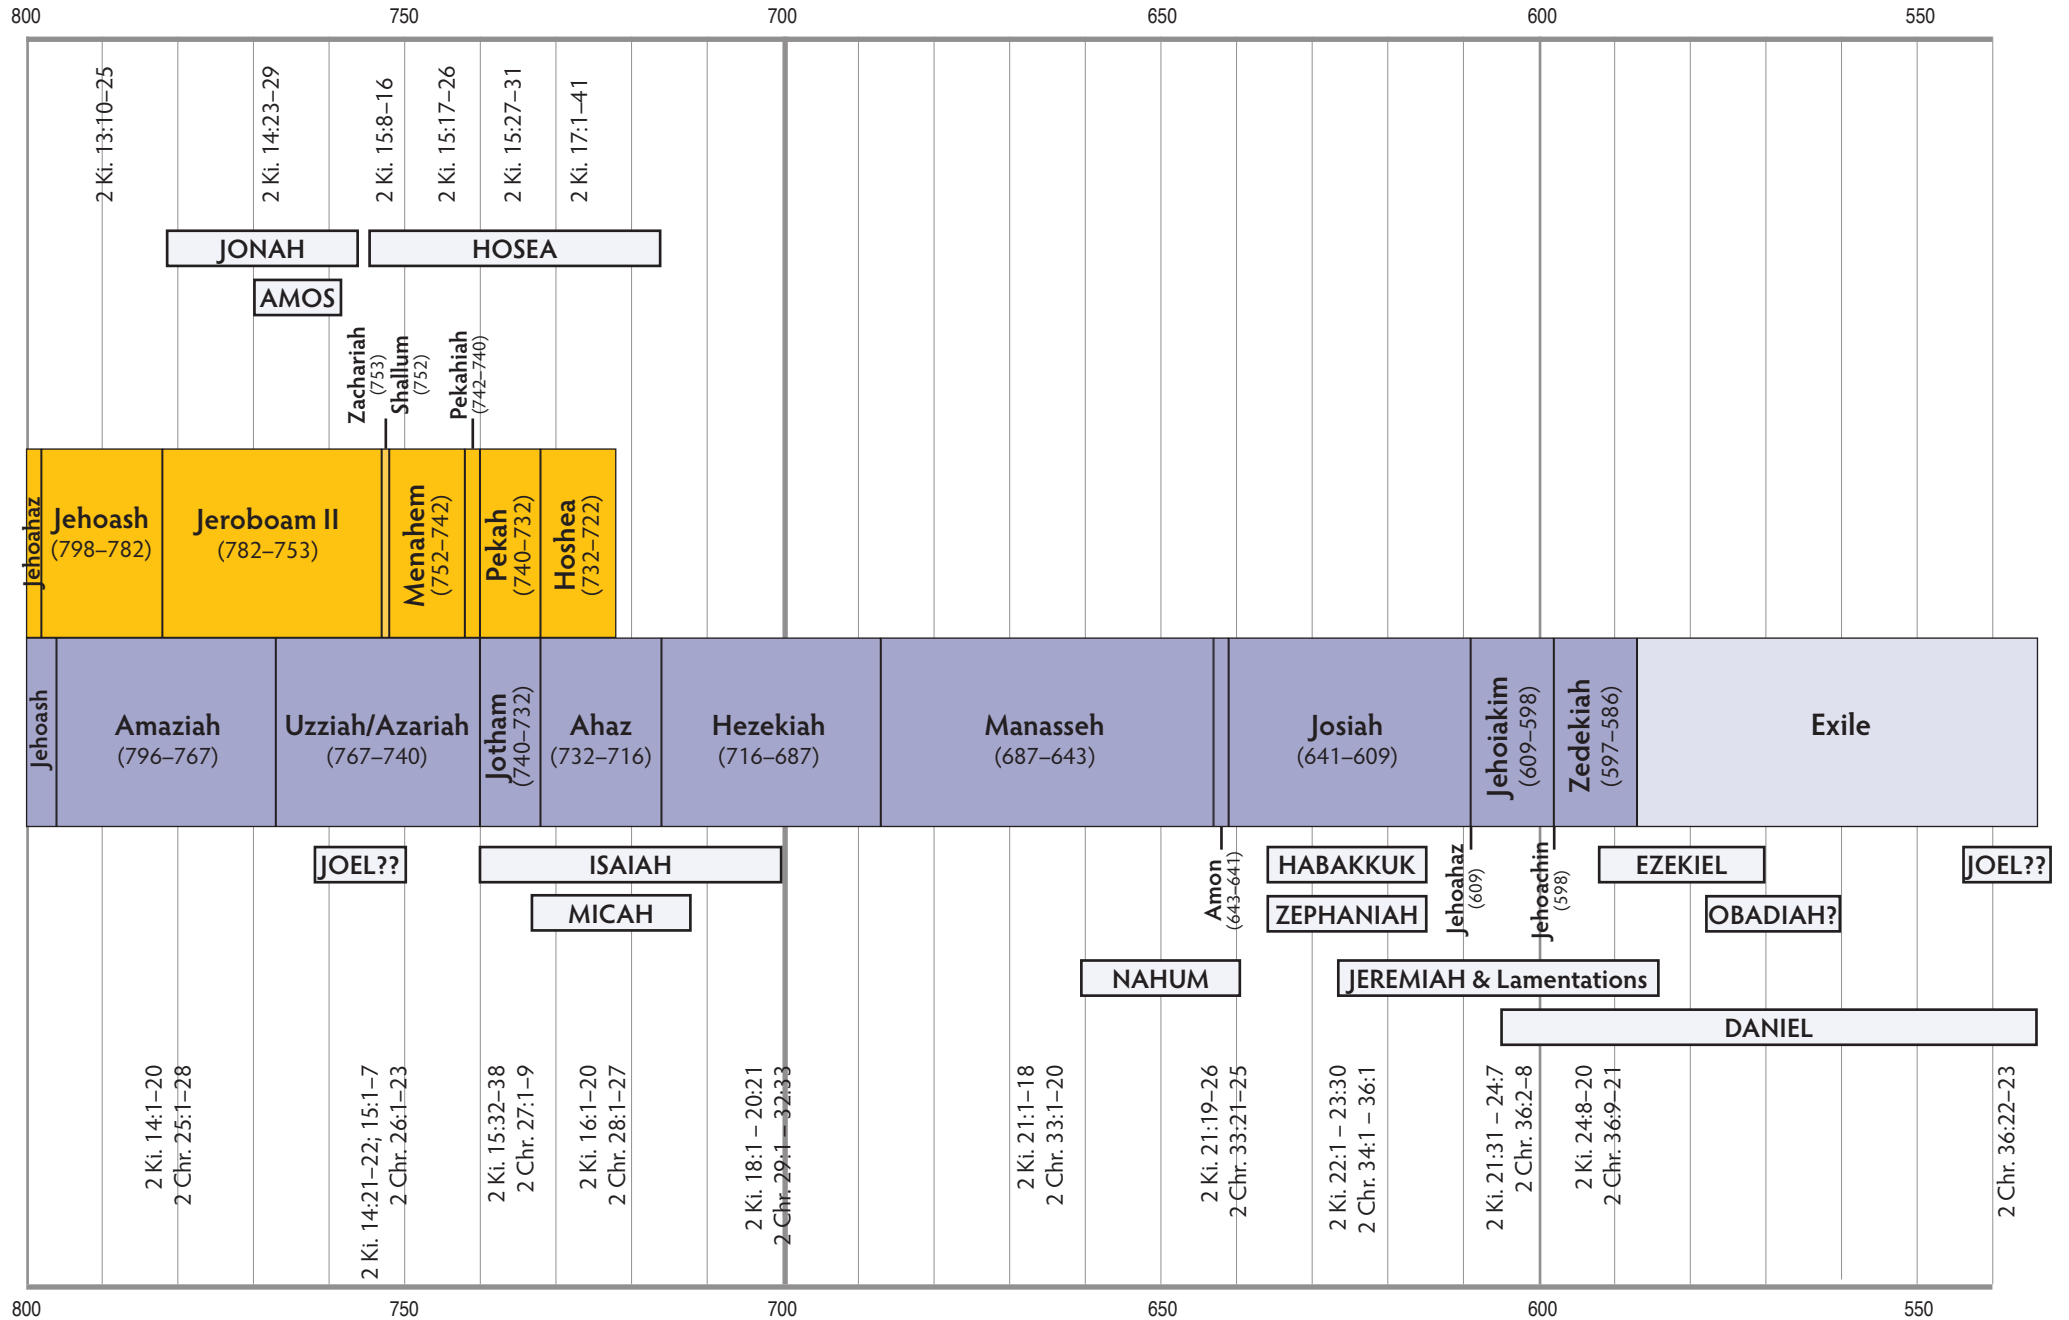

# Overview of Old Testament History

# Old Testament History: Beginning of Monarchy to 800 BC

# Old Testament History: 800 BC to Babylonian Exile

# Old Testament History: Babylonian Exile to Malachi