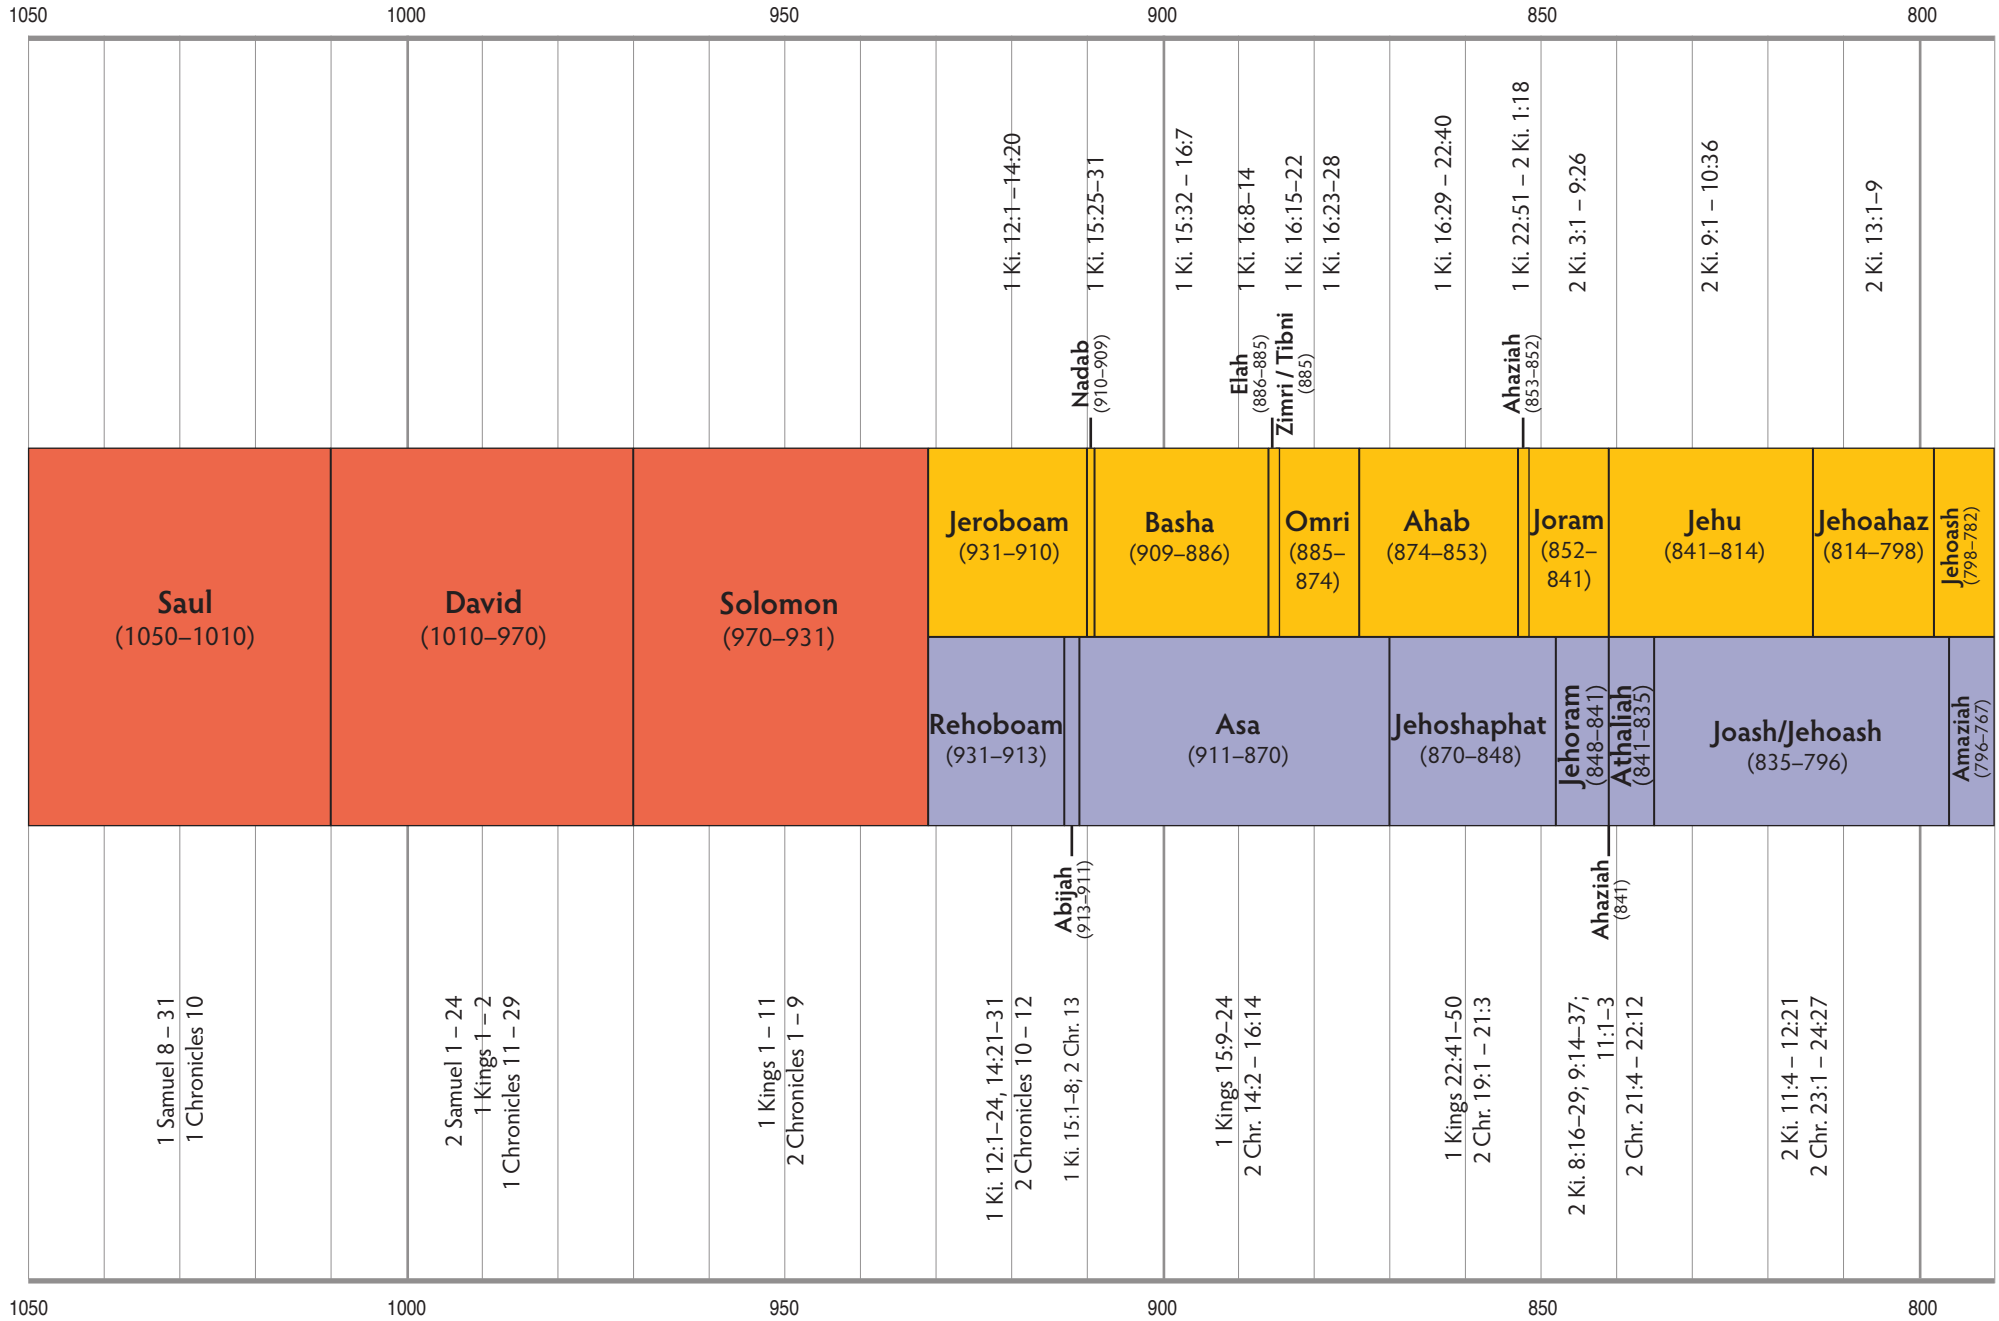

# Overview of Old Testament History

# Old Testament History: Beginning of Monarchy to 800 BC

# Old Testament History: 800 BC to Babylonian Exile

# Old Testament History: Babylonian Exile to Malachi