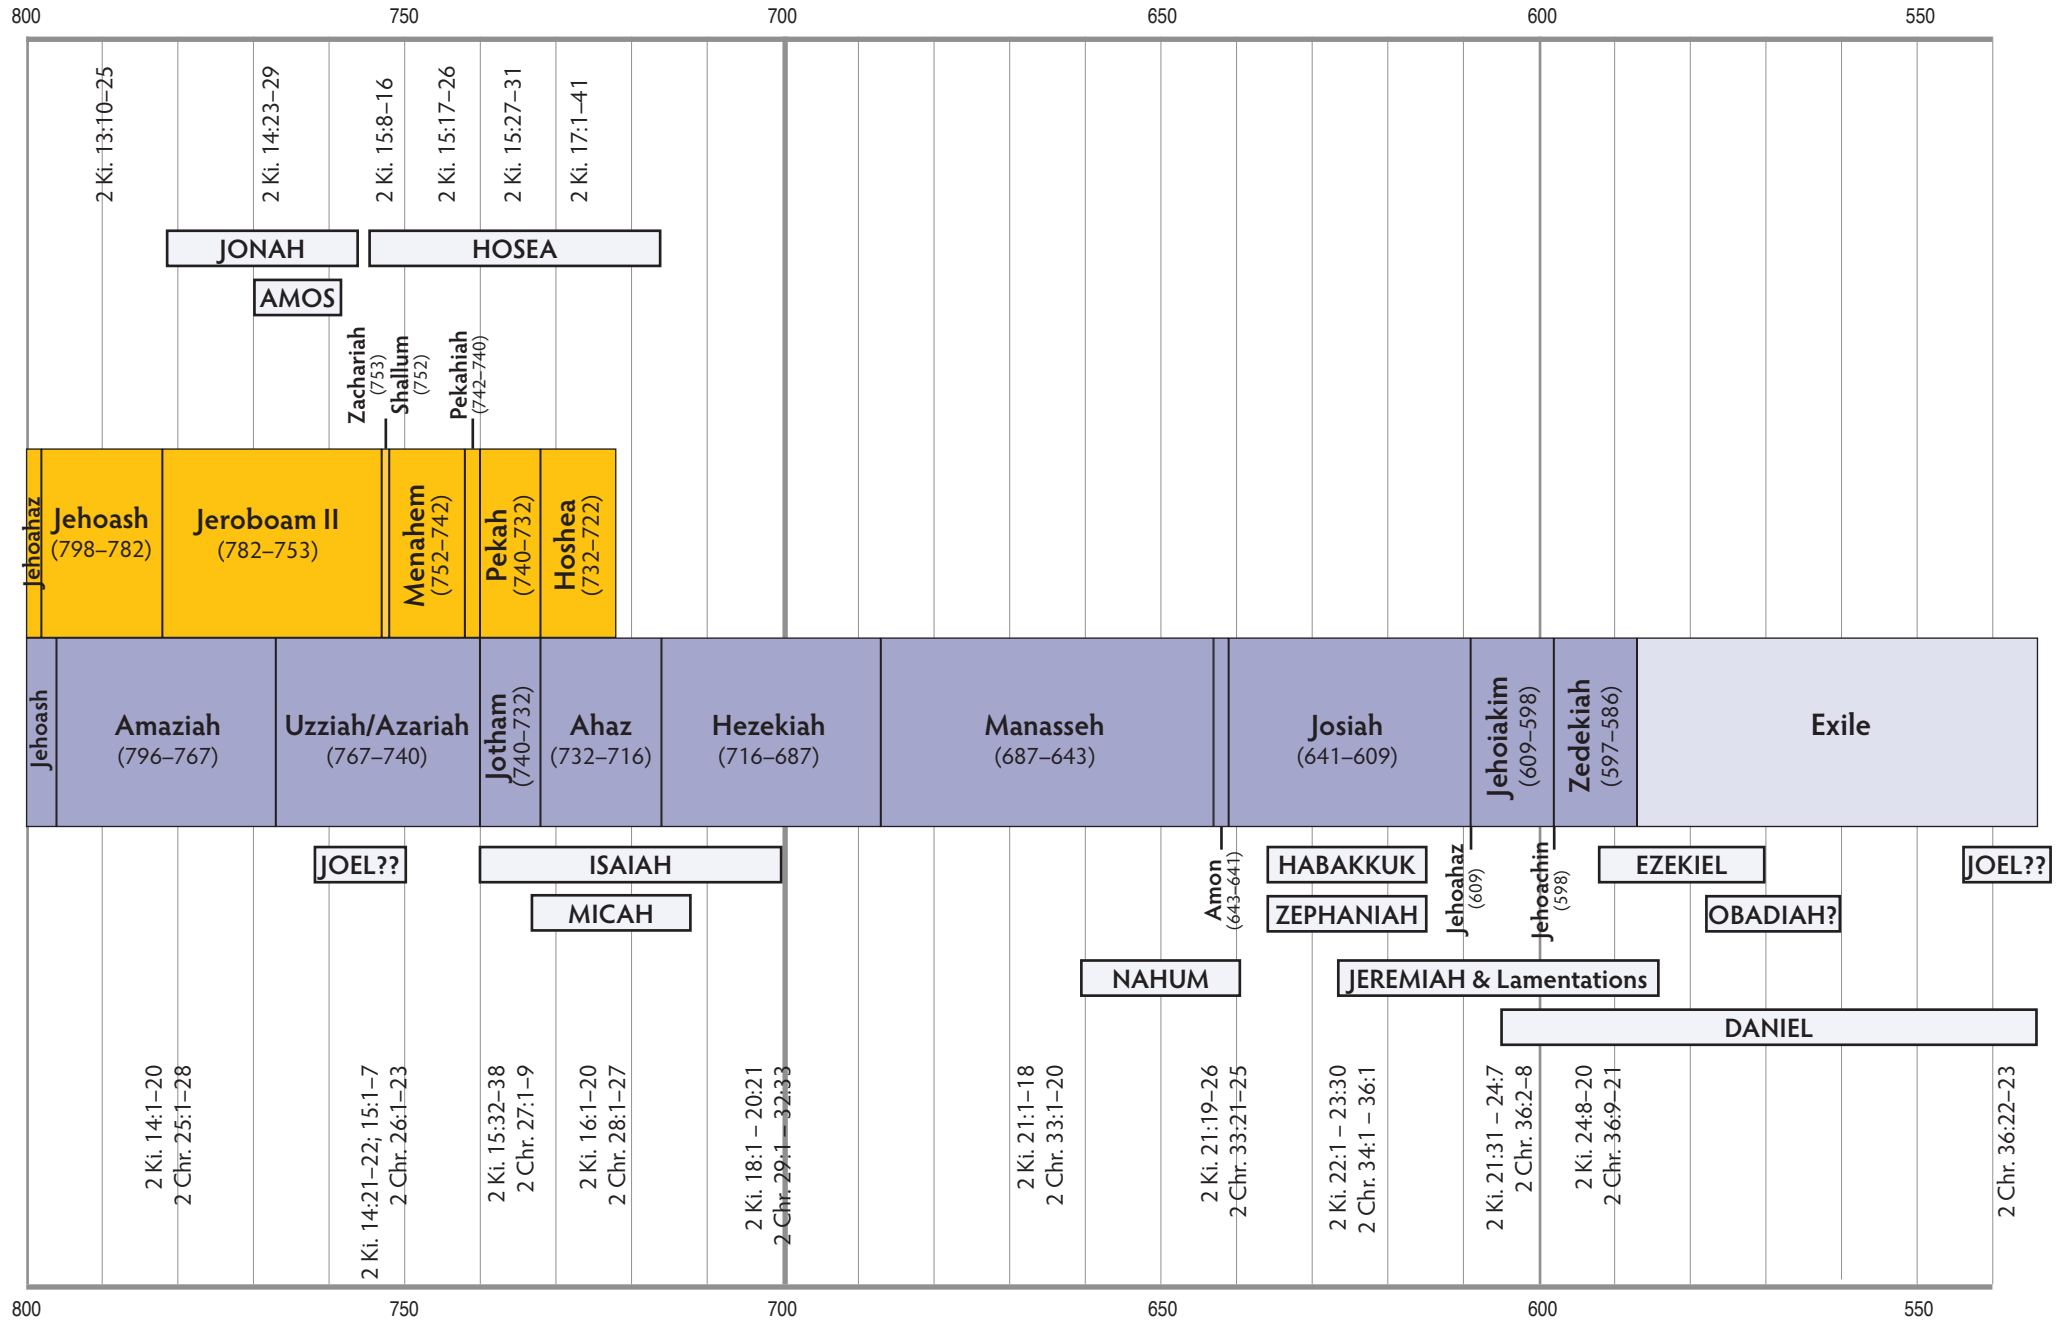

Overview of Old Testament History

Old Testament History: Beginning of Monarchy to 800 BC

Old Testament History: 800 BC to Babylonian Exile

Old Testament History: Babylonian Exile to Malachi