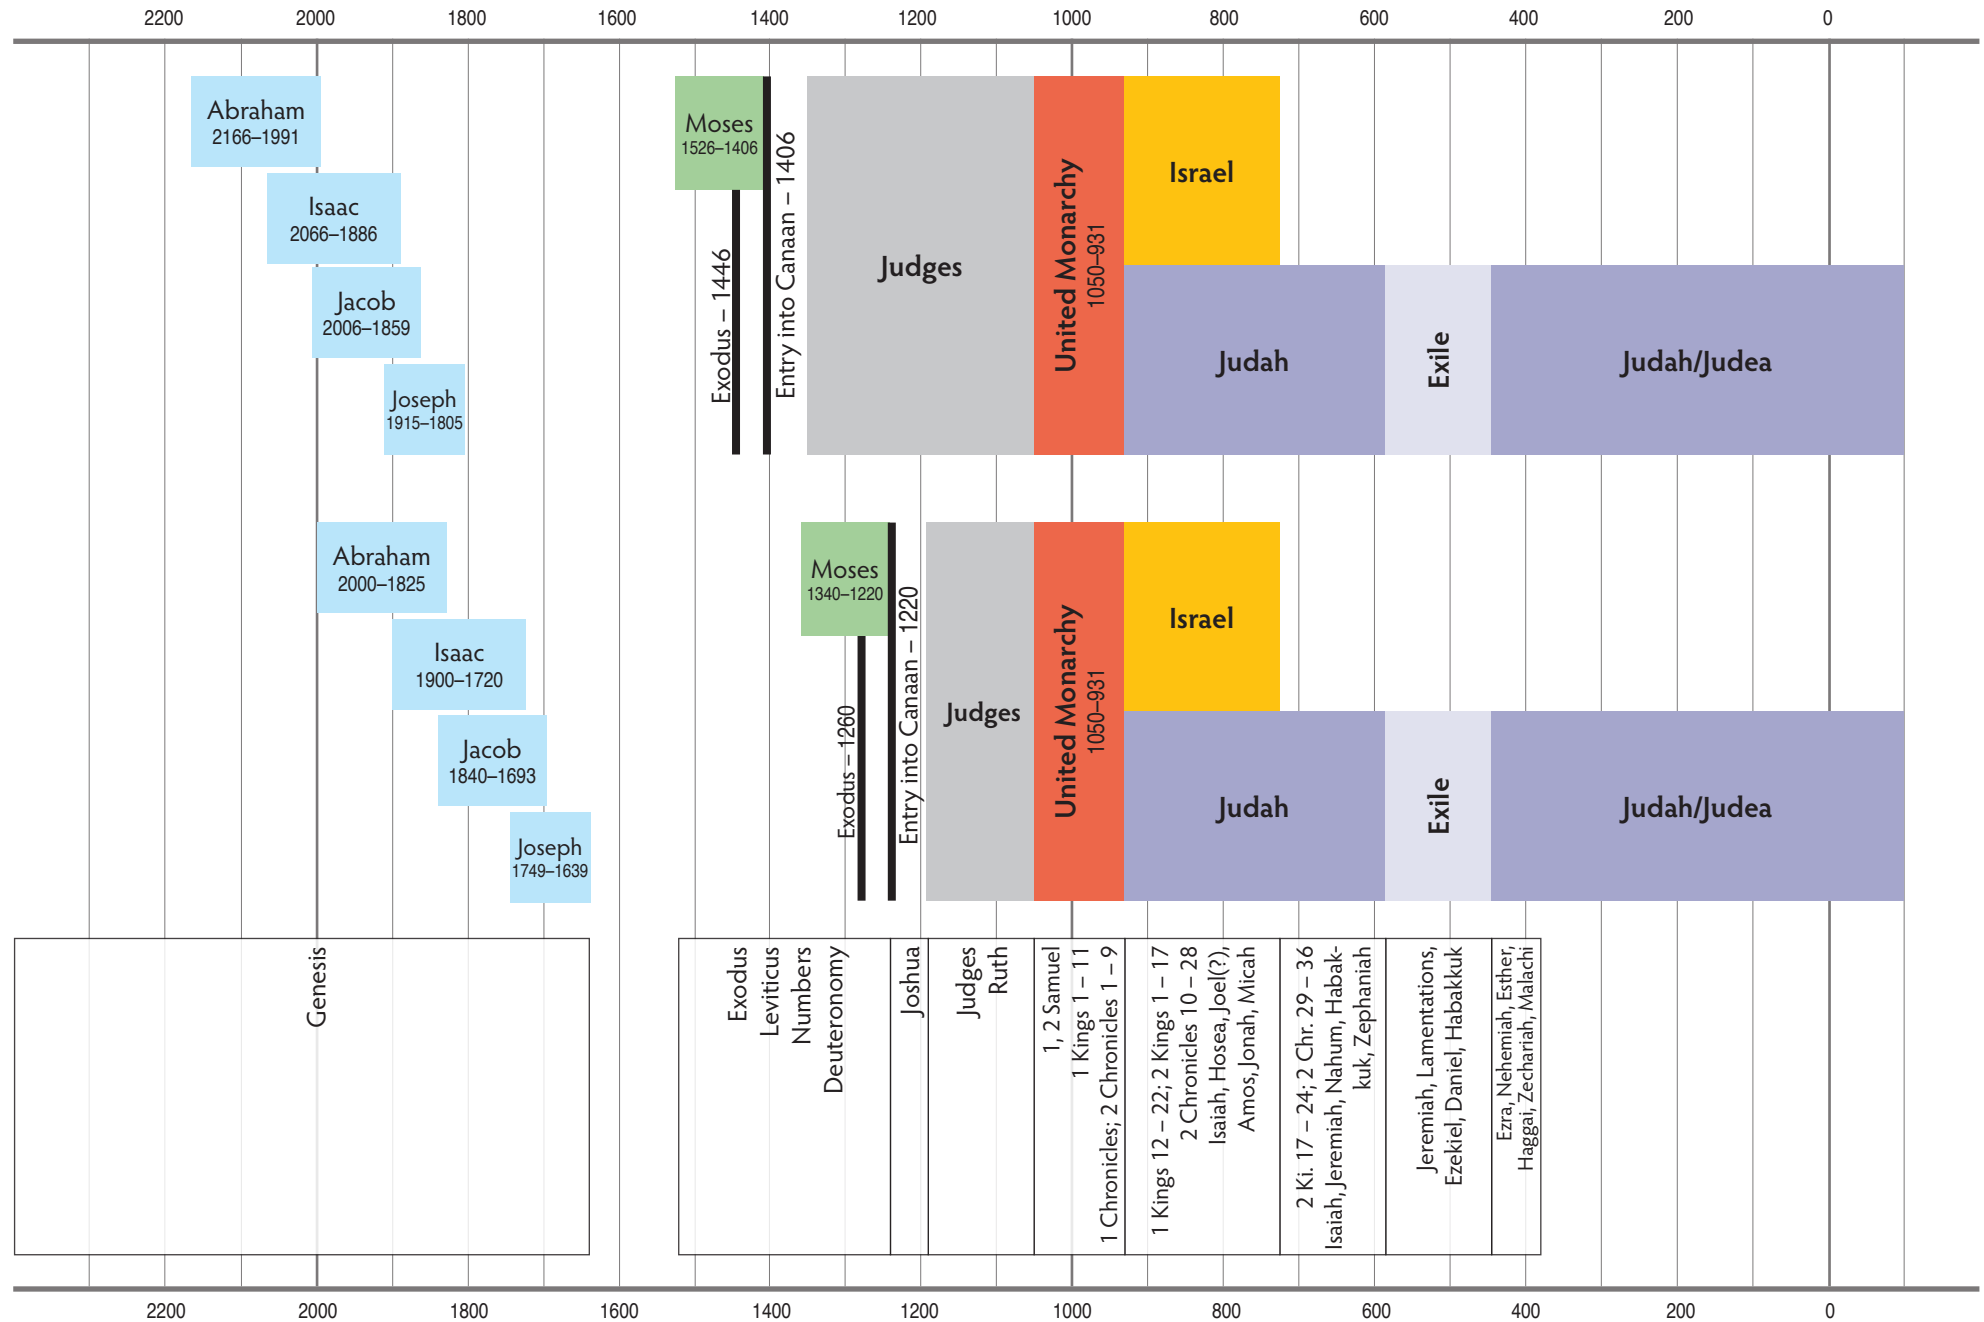

Overview of Old Testament History

Old Testament History: Beginning of Monarchy to 800 BC

Old Testament History: 800 BC to Babylonian Exile

Old Testament History: Babylonian Exile to Malachi