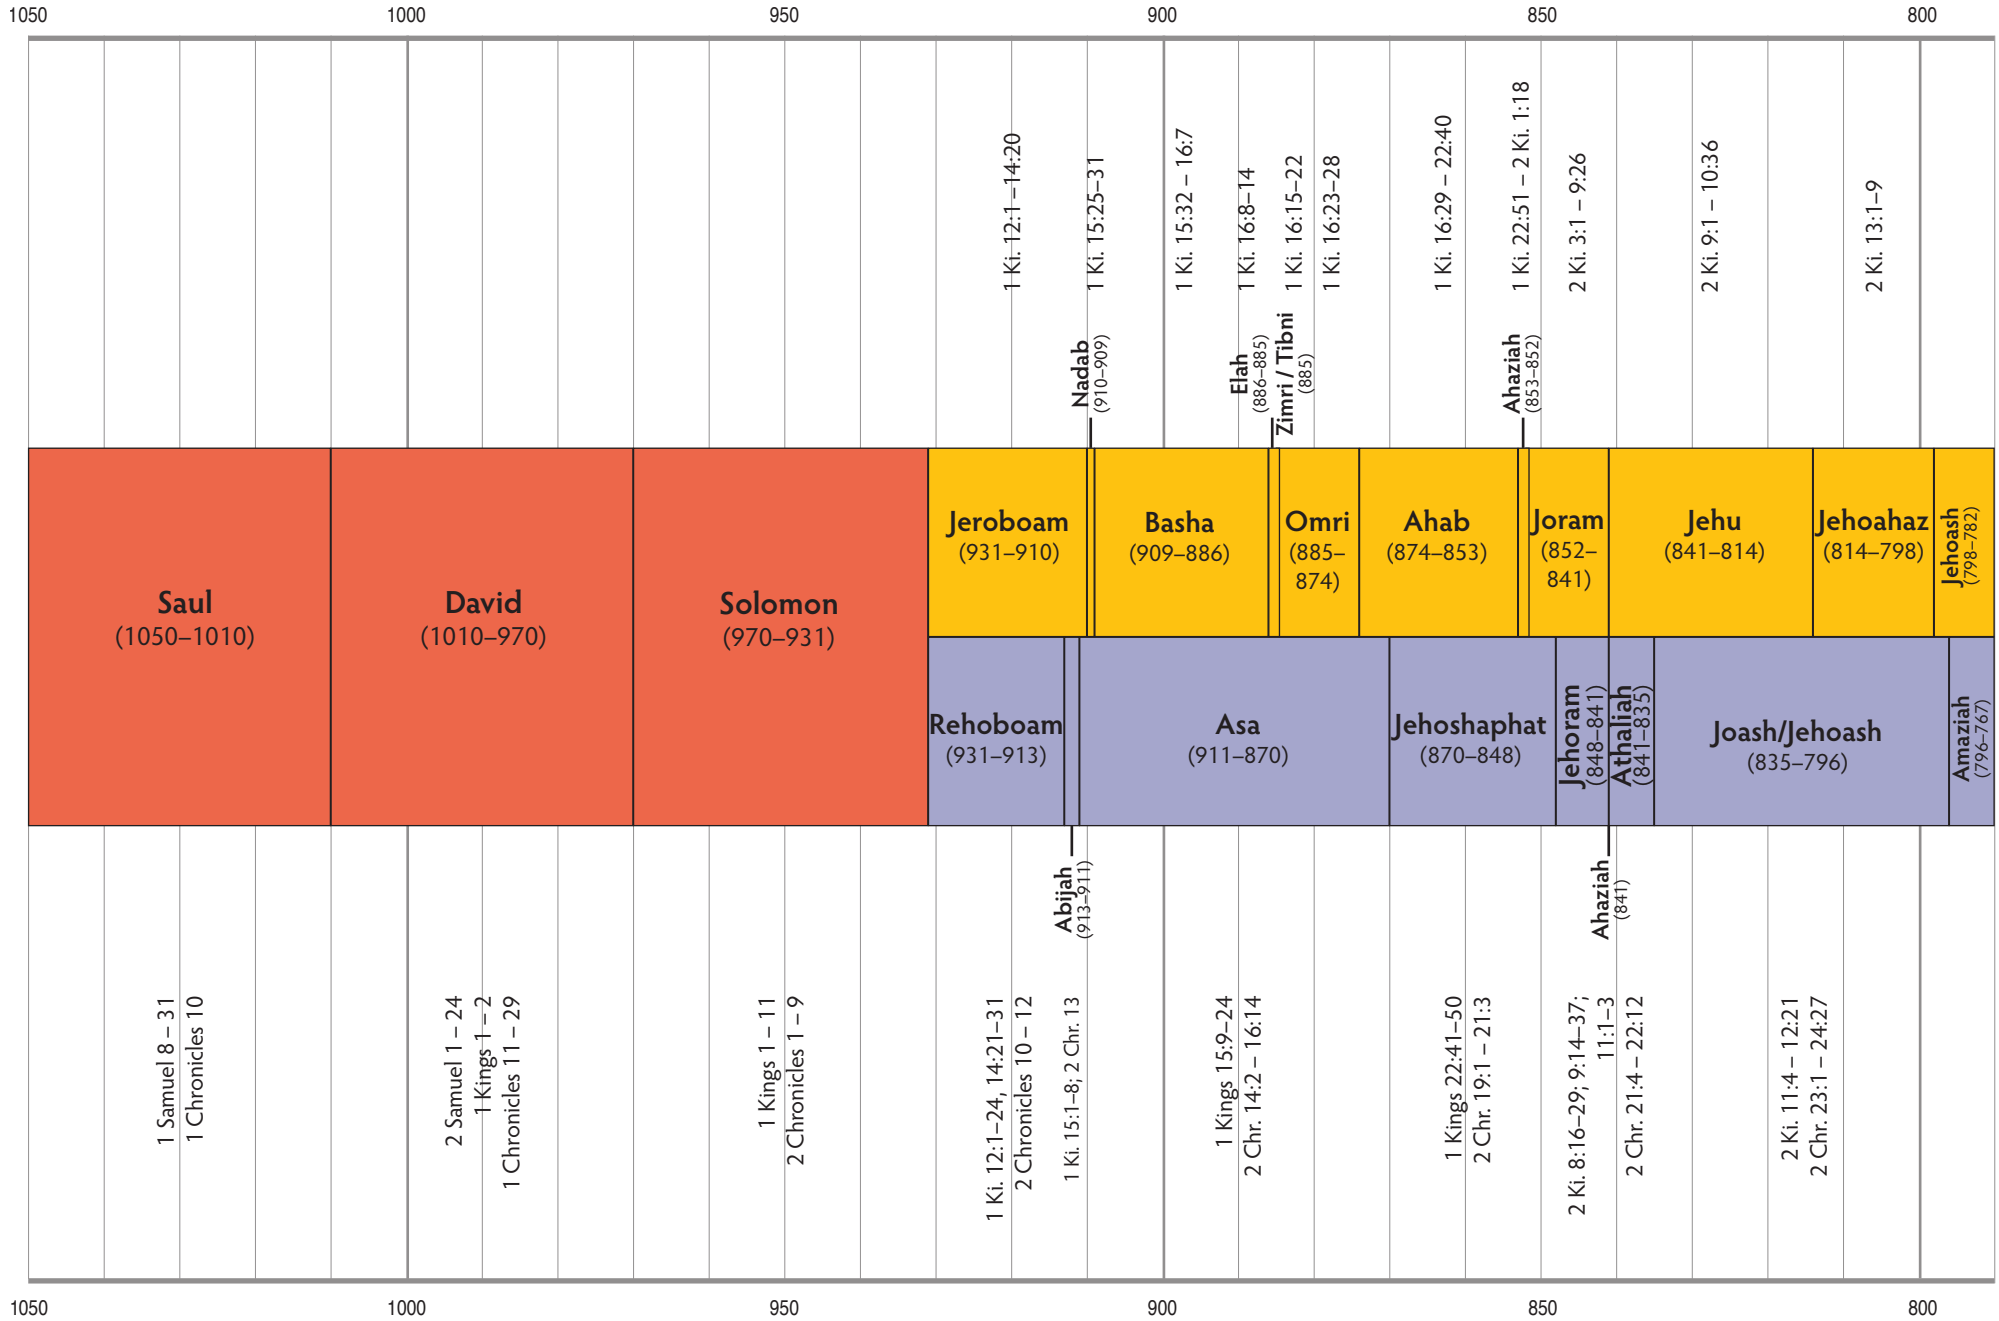

Overview of Old Testament History

Old Testament History: Beginning of Monarchy to 800 BC

Old Testament History: 800 BC to Babylonian Exile

Old Testament History: Babylonian Exile to Malachi